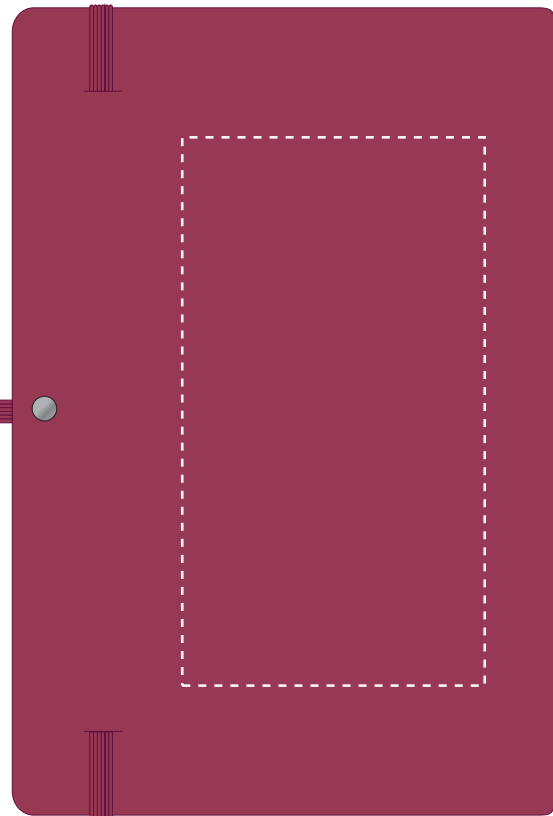

We stock this item in the following colours

**PANTONE REFERENCE(S)**

- Colour 1
- Colour 2
- Colour 3
- Colour 4

Product Image for visualisation - colours may vary

ARTWORK SCALE 50%

- CENTRED TO PRINT AREA
- CENTRED TO NOTEBOOK

ARTWORK SCALE 50%

- CENTRED TO PRINT AREA
- CENTRED TO NOTEBOOK

The dashed line is to demonstrate print area and will not appear on your printed item

**PLEASE NOTE:**

- All colours including print and product are for visual purposes only and should not be regarded as the actual colour of the product and print.
- Some products may vary from batch to batch and may differ from previous orders.
- The colour and texture of a product can also have an effect on the final print colour.
- By approving this order we accept that you understand these terms.

To proceed, please approve visual via the online system.

ARTWORK SCALE 100%

Max print area: 195mm x 100mm

ARTWORK SCALE 100%

Max print area: 145mm x 80mm